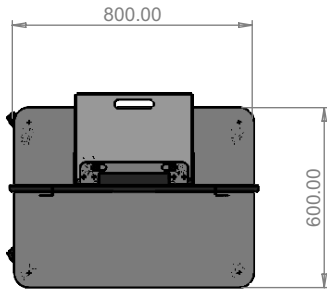

## Roche Premium Height Adjustable Motorised Trolley

- Height Adjustment of 605mm
- 4 Lockable Castors
- VESA Mount up to 800mm x 600mm
- **FREE** Flip-down laptop shelf worth £48!
- Screen size up to 98"
- Weight limit up to 120kg

Flip-down laptop shelf