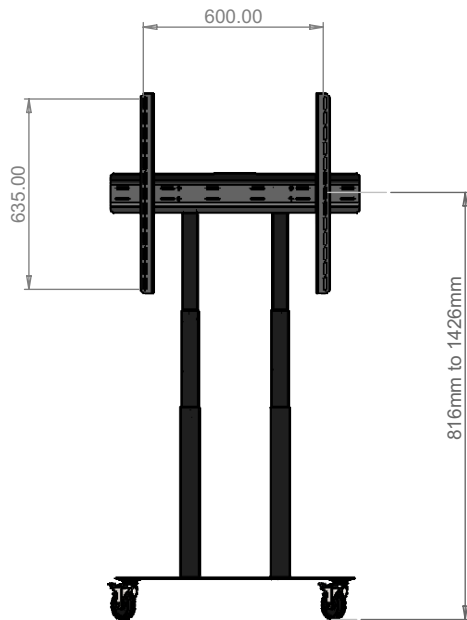

## Roche Premium Height Adjustable Motorised Trolley

- Height Adjustment of 605mm
- 4 Lockable Castors
- VESA Mount up to 800mm x 600mm
- **FREE** Flip-down laptop shelf worth £48!
- Screen size up to 98"
- Weight limit up to 120kg

Flip-down laptop shelf