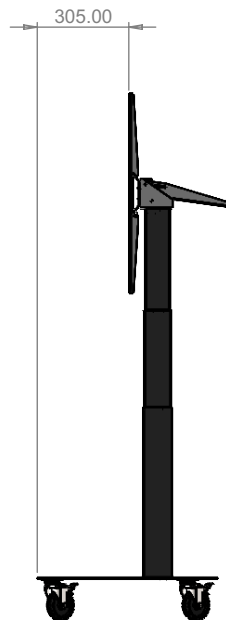

## Roche Premium Height Adjustable Motorised Trolley

- Height Adjustment of 605mm
- 4 Lockable Castors
- VESA Mount up to 800mm x 600mm
- **FREE** Flip-down laptop shelf worth £48!
- Screen size up to 98"
- Weight limit up to 120kg

Flip-down laptop shelf